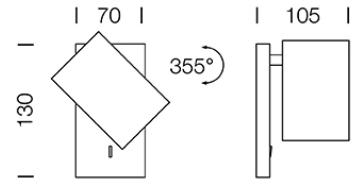

PROJECT : _____

SALE : _____

Lampitude®
TURN ON YOUR ATTITUDE

Product

Dimension

Specification

ITEM CODE	:	GR-WALL-BK
SERIES	:	GR-WALL
BRAND	:	LAMPTITUDE
LAMP TYPE	:	HALOGEN OR LED
LAMP BASE	:	1*GU10 MAX 50W
DESCRIPTION	:	WALL DOWNLIGHT
INSTALLATION	:	WALL MOUNTED DOWNLIGHT
MATERIAL	:	DIE-CAST ALUMINIUM
COLOR	:	BLACK
CONTROL GEAR	:	N/A
REFLECTOR	:	N/A