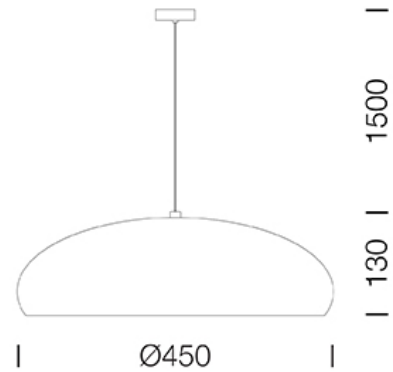

PROJECT : _____

SALE : _____

Lamptitude®
TURN ON YOUR ATTITUDE

Product

Dimension

Specification

ITEM CODE	:	MOMO-GY
SERIES	:	MOMO
BRAND	:	LAMPTITUDE
LAMP TYPE	:	INCANDESCENT OR LED
LAMP BASE	:	3*E27 MAX 40W
DESCRIPTION	:	HANGING LAMP
INSTALLATION	:	SURFACE MOUNTED BASE
MATERIAL	:	POWDER COATED STEEL
COLOR	:	GRAY
CONTROL GEAR	:	N/A
REFLECTOR	:	N/A