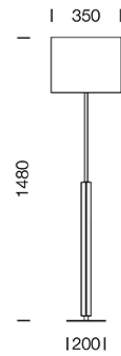

PROJECT : _____

SALE : _____

Lampitude®
TURN ON YOUR ATTITUDE

Product

Dimension

Specification

ITEM CODE : 198258-660912-L
SERIES : MILTON
BRAND : LAMPTITUDE
LAMP TYPE : COMPACT FLUORESCENT OR LED
LAMP BASE : 1*E27 MAX 20W
DESCRIPTION : FLOOR LAMP
INSTALLATION : STANDING LAMP
MATERIAL : CHROME STEEL, WOOD, FABRIC
COLOR : CHROME, WALNUT
CONTROL GEAR : N/A
REFLECTOR : N/A