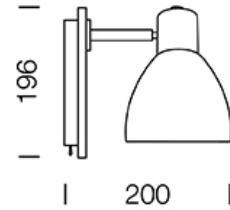

## Dimension

## Specification

ITEM CODE	:	VARWOOD-W-WH
SERIES	:	VARWOOD
BRAND	:	LAMPTITUDE
LAMP TYPE	:	COMPACT FLUORESCENT & LED
LAMP BASE	:	1*E27 MAX 40W
DESCRIPTION	:	WALL LAMP
INSTALLATION	:	SURFACE MOUNTED WALL
MATERIAL	:	POWDER COATED STEEL, WOOD
COLOR	:	WHITE
CONTROL GEAR	:	N/A
REFLECTOR	:	N/A