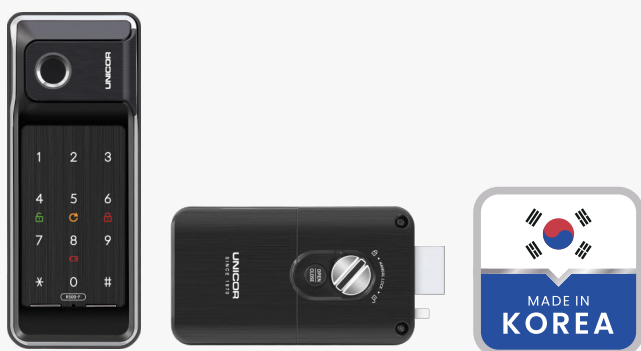

品牌介紹

WELCOME TO UNICOR HITECH

優尼克是韓國一家專門生產智能門鎖的公司。

自 1970 年成立以來，憑藉生產不同鎖具至物聯網電子門鎖，持續研發和創新技術的整合，品牌於 2006 年成為韓國智能門鎖行業第一家獲得 KS 韓國標準認證的企業，也是最受信賴歷史最悠久的韓國本土企業。

Unicor Hightech is a leading company specializing in smart door locks in Korea. Since 1970, the company continuously invested in R&D and integration of innovative technology with solid background and knowledge. It was the first company of Korean smart door lock industry to obtain the KS national standard certification in 2006 and it is a native Korean company with the longest history of trust.

香港及澳門獨家總代理 EXCLUSIVE DISTRIBUTOR FOR HONG KONG & MACAU